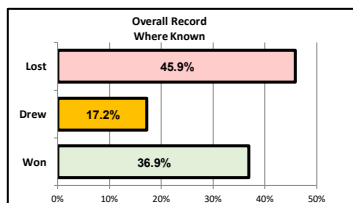

Season	League & Division	Pld	Won	Drew	Lost	For	Agst	Pts	Position	Top Scorer (including cups)
2010-11	London & SE Regional WL Division 1	18	4	2	12	28	39	14	8 out of 10	Not known
2011-12	London & SE Regional WL Division 2	20	6	3	11	28	41	21	8 out of 11	Not known
2012-13	Greater London WFL - Division 2 North	16	12	3	1	86	20	39	2 out of 9	Not known
2013-14	Greater London WFL - Division 1	18	15	0	3	104	28	45	1 out of 11	Stats missing final 2 games of the season
2014-15	Greater London WFL Premier Division								out of	Information not traced for this season
2015-16	Greater London WFL Premier Division	20	2	4	14	Not known		10	11 out of 11	Not known
2016-17	Greater London WFL - Division 1	20	10	3	7	44	29	33	4 out of 11	D. Johnson 13
2017-18	Greater London WFL - Division 1	16	3	5	8	Not known		14	6 out of 9	Not known
2018-19	Greater London WFL - Division 1	16	3	2	11	28	55	11	8 out of 9	R. Wiltshire 10
2019-20	Greater London WFL - Division 1	13	3	5	5	25	25	14	7* out of 10	R. Wiltshire 14
Totals		157	58	27	72					
Won:Drew:Lost Ratio		36.9% 17.2% 45.9%								

	Pld	Won	Drew	Lost	Won:Drew:Lost Ratio	22.2%	11.1%	66.7%
London & SE Regional WL Division 1	18	4	2	12	Won:Drew:Lost Ratio	30.0%	15.0%	55.0%
London & SE Regional WL Division 2	20	6	3	11	Won:Drew:Lost Ratio	75.0%	18.8%	6.3%
Greater London WFL - Division 2 North	16	12	3	1	Won:Drew:Lost Ratio	41.0%	18.1%	41.0%
Greater London WFL - Division 1	83	34	15	34	Won:Drew:Lost Ratio	10.0%	20.0%	70.0%
Greater London WFL - Premier Division	20	2	4	14