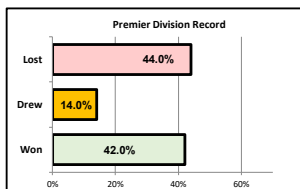

Opponents - Recent Record

Iminster Town Ladies Historical Record - Recent Completed Seasons

Season	League & Division	Pld	Won	Drew	Lost	For	Agst	Pts	Position	Top Scorer (including cups)
2013/14	Somerset County Women's Div 1	18	15	3	0	126	11	48	1 out of 7	<i>Not known</i>
2014/15	S.W. Regional Women's Eastern Div 1	14	7	2	5	24	22	23	4 out of 8	L. Spearing 5
2015/16	S.W. Regional Women's Eastern Div 1	16	3	1	12	15	53	10	8 out of 9	S. Crouch 10
2016/17	S.W. Regional Women's Eastern Div 1	14	7	3	4	23	19	24	3 out of 8	S. Crouch 13
2017/18	S.West Regional Women's Premier Div	22	8	2	12	33	47	26	7 out of 12	S. Crouch 9
2018/19	S.West Regional Women's Premier Div	20	8	3	9	37	38	27	8 out of 11	M. Parker 10
2019/20	S.West Regional Women's Premier Div	8	5	2	1	20	7	17	5* out of 10	C. Pettinger 6
Totals		112	53	16	43	278	197			

Won:Drew:Lost Ratio

47.3% 14.3% 38.4%

* Position as at time of suspension of season due to Covid-19

Somerset County Women's Div 1	18	15	3	0	126	11	Won:Drew:Lost Ratio	83.3%	16.7%	0.0%
S.W. Regional Women's Eastern Div 1	44	17	6	21	62	94	Won:Drew:Lost Ratio	38.6%	13.6%	47.7%
S.West Regional Women's Premier Div	50	21	7	22	90	92	Won:Drew:Lost Ratio	42.0%	14.0%	44.0%