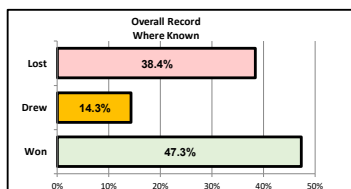

Opponents - Recent Record

Iminster Town Ladies Historical Record - Recent Completed Seasons

Season	League & Division	Pld	Won	Drew	Lost	For	Agst	Pts	Position	Top Scorer (including cups)
2013/14	Somerset County Women's Div 1	18	15	3	0	126	11	48	1 out of 7	<i>Not known</i>
2014/15	S.W. Regional Women's Eastern Div 1	14	7	2	5	24	22	23	4 out of 8	L. Spearing 5
2015/16	S.W. Regional Women's Eastern Div 1	16	3	1	12	15	53	10	8 out of 9	S. Crouch 10
2016/17	S.W. Regional Women's Eastern Div 1	14	7	3	4	23	19	24	3 out of 8	S. Crouch 13
2017/18	S.West Regional Women's Premier Div	22	8	2	12	33	47	26	7 out of 12	S. Crouch 9
2018/19	S.West Regional Women's Premier Div	20	8	3	9	37	38	27	8 out of 11	M. Parker 10
2019/20	S.West Regional Women's Premier Div	8	5	2	1	20	7	17	5* out of 10	C. Pettinger 6
Totals		112	53	16	43	278	197			

Won:Drew:Lost Ratio

47.3% 14.3% 38.4%

* Position as at time of suspension of season due to Covid-19

Somerset County Women's Div 1	18	15	3	0	126	11	Won:Drew:Lost Ratio	83.3%	16.7%	0.0%
S.W. Regional Women's Eastern Div 1	44	17	6	21	62	94	Won:Drew:Lost Ratio	38.6%	13.6%	47.7%
S.West Regional Women's Premier Div	50	21	7	22	90	92	Won:Drew:Lost Ratio	42.0%	14.0%	44.0%