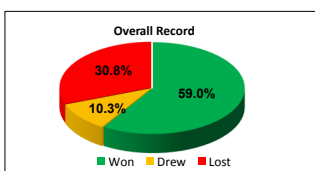

Today's Opponents

Historical Record & Previous Meetings

The Women's Football Pyramid

Laverstock & Ford FC Historical Record in Recent Seasons										
Season	League & Division	Pld	Won	Drew	Lost	For	Agst	Pts	Position	Top Scorer
2017/18	Wiltshire League Div 1	18	16	1	1			49	2 out of 10	
2018/19	S. West Womens - Eastern	20	7	2	11	26	52	23	7 out of 11	K. Burton 4
2019/20	S. West Womens - Eastern	1	0	1	0	1	1	1	3 out of 9	
Totals		39	23	4	12	27	53			
Won:Drew:Lost Ratio		59.0% 10.3% 30.8%								

Last season the two sides met on three occasions, twice in the Eastern Division 1 of the South West Regional Women's League and, as noted in the editorial, once in this very competition we are playing in today at the semi-final stage.

Wiltshire league Div 1 (Step 7)	18	16	1	1	0	0	Won:Drew:Lost Ratio	88.9%	5.6%	5.6%
S.W. Womens - Eastern (Step 6)	21	7	3	11	27	53	Won:Drew:Lost Ratio	33.3%	14.3%	52.4%

The cup semi final was a tight affair settled by a Hayley Huckin goal five minutes from time. After Bassett had seen a half time lead cancelled out by a headed effort from Laverstock & Ford, Huckin latched onto a fine Lauren Kayll pass with time winding down and proceeded to beat her marker in a foot race before coolly finding the net to finally break Laverstock & Ford's brave, obdurate resistance. The opening half had been a tight affair, though Bassett were able to go into the break a goal to the good, benefiting from the fortune of an own goal. They went close to doubling their lead shortly after the restart as Emily Arrell saw a shot blocked, with the rebound falling to Holly Baker who fired narrowly wide. Laverstock then got back on level terms, as a hanging free kick was floated into the Bassett penalty area and headed home by Kelly Burton. Both teams then pushed for that all important third goal of the game. And Bassett were left cursing their luck as twice Laverstock were able to muster goal line clearances to preserve parity. On the first occasion, a deflected shot from Arrell went over via the crossbar. And from the resulting corner, Bassett were unable to force the ball in despite a scramble in the box. Laverstock had their moments too as the second half progressed and were arguably on top in the game's closing stages. Yet, with extra time looming, Kayll produced an outstanding pass that set up the speedy Huckin to deliver the goal that booked Bassett's place in the final.

The two league meetings were not so close affairs. The first meeting took place at Laverstock & Ford in December and two goals from Lisa Coe plus one a piece for Emma Sykes, Emily Arrell and Holly Baker gave Bassett an excellent 5-0 away win. The second league meeting took place a month after that tense cup semi final but there was to be no repeat of that tight affair as Bassett won by an emphatic 10-1 score line at the Gerard Buxton Ground. Emily Arrell was once again amongst the goals as she hit five in a great individual performance, Hayley Huckin fired a hat-trick with the other two goals coming courtesy of Lauren Kayll and Laura Jefferies. The two sides had also met in the Wiltshire Women's cup back in Season 2017-18, this time at the quarter final stage, with Bassett once again coming out on top in a 6-2 win, the goals coming from Laura Gammon with a hat-trick, Beth Westlake with two and Hayley Huckin getting the sixth. This means that Bassett go into today's tie with a 100% record against our opponents.