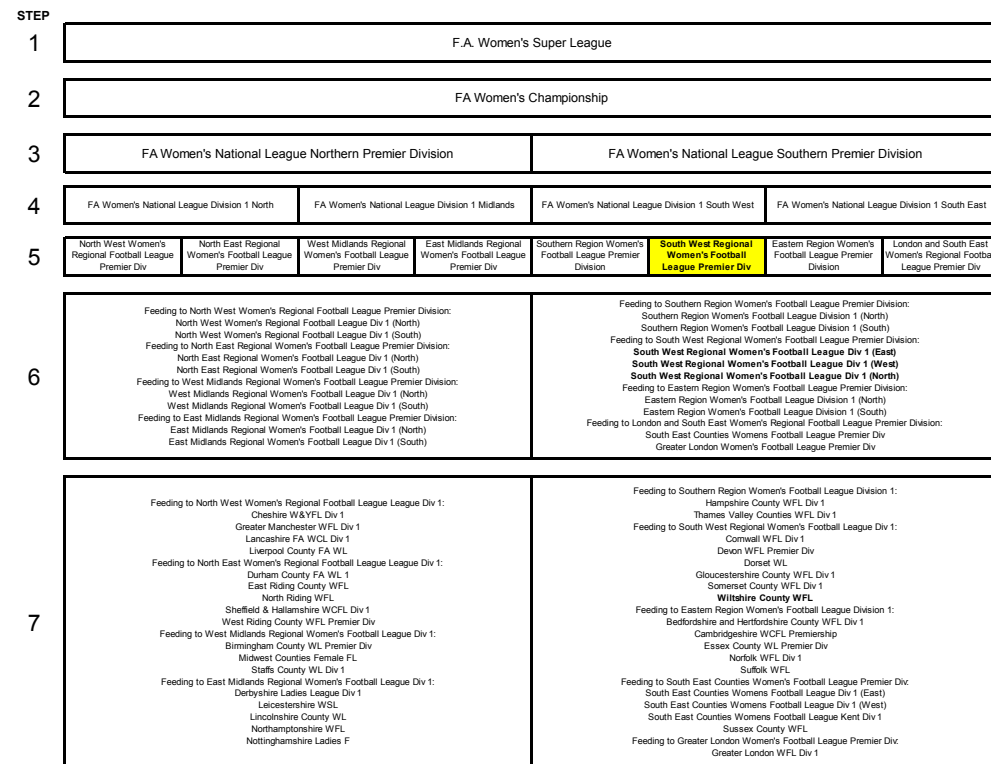

Today's Opponents

Historical Record & Previous Meetings

The Women's Football Pyramid

Laverstock & Ford FC Historical Record in Recent Seasons										
Season	League & Division	Pld	Won	Drew	Lost	For	Agst	Pts	Position	Top Scorer
2017/18	Wiltshire League Div 1	18	16	1	1			49	2 out of 10	
2018/19	S. West Womens - Eastern	20	7	2	11	26	52	23	7 out of 11	K. Burton 4
2019/20	S. West Womens - Eastern	1	0	1	0	1	1	1	3 out of 9	
Totals		39	23	4	12	27	53			
Won:Drew:Lost Ratio		59.0% 10.3% 30.8%								

Last season the two sides met on three occasions, twice in the Eastern Division 1 of the South West Regional Women's League and, as noted in the editorial, once in this very competition we are playing in today at the semi-final stage.

Wiltshire league Div 1 (Step 7)	18	16	1	1	0	0	Won:Drew:Lost Ratio	88.9%	5.6%	5.6%
S.W. Womens - Eastern (Step 6)	21	7	3	11	27	53	Won:Drew:Lost Ratio	33.3%	14.3%	52.4%