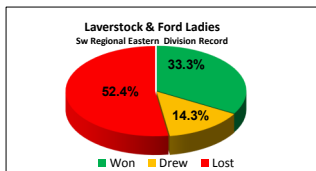

Today's Opponents

Historical Record & Previous Meetings

The Women's Football Pyramid

Laverstock & Ford FC Historical Record in Recent Seasons										
Season	League & Division	Pld	Won	Drew	Lost	For	Agst	Pts	Position	Top Scorer
2017/18	Wiltshire League Div 1	18	16	1	1			49	2 out of 10	
2018/19	S. West Womens - Eastern	20	7	2	11	26	52	23	7 out of 11	K. Burton 4
2019/20	S. West Womens - Eastern	1	0	1	0	1	1	1	3 out of 9	
Totals		39	23	4	12	27	53			
Won:Drew:Lost Ratio		59.0% 10.3% 30.8%								

Last season the two sides met on three occasions, twice in the Eastern Division 1 of the South West Regional Women's League and, as noted in the editorial, once in this very competition we are playing in today at the semi-final stage.

Wiltshire league Div 1 (Step 7)	18	16	1	1	0	0	Won:Drew:Lost Ratio	88.9%	5.6%	5.6%
S.W. Womens - Eastern (Step 6)	21	7	3	11	27	53	Won:Drew:Lost Ratio	33.3%	14.3%	52.4%

The cup semi final was a tight affair settled by a Hayley Huckin goal five minutes from time. After Bassett had seen a half time lead cancelled out by a headed effort from Laverstock & Ford, Huckin latched onto a fine Lauren Kayll pass with time winding down and proceeded to beat her marker in a foot race before coolly finding the net to finally break Laverstock & Ford's brave, obdurate resistance. The opening half had been a tight affair, though Bassett were able to go into the break a goal to the good, benefiting from the fortune of an own goal. They went close to doubling their lead shortly after the restart as Emily Arrell saw a shot blocked, with the rebound falling to Holly Baker who fired narrowly wide. Laverstock then got back on level terms, as a hanging free kick was floated into the Bassett penalty area and headed home by Kelly Burton. Both teams then pushed for that all important third goal of the game. And Bassett were left cursing their luck as twice Laverstock were able to muster goal line clearances to preserve parity. On the first occasion, a deflected shot from Arrell went over via the crossbar. And from the resulting corner, Bassett were unable to force the ball in despite a scramble in the box. Laverstock had their moments too as the second half progressed and were arguably on top in the game's closing stages. Yet, with extra time looming, Kayll produced an outstanding pass that set up the speedy Huckin to deliver the goal that booked Bassett's place in the final.

The two league meetings were not so close affairs. The first meeting took place at Laverstock & Ford in December and two goals from Lisa Coe plus one a piece for Emma Sykes, Emily Arrell and Holly Baker gave Bassett an excellent 5-0 away win. The second league meeting took place a month after that tense cup semi final but there was to be no repeat of that tight affair as Bassett won by an emphatic 10-1 score line at the Gerard Buxton Ground. Emily Arrell was once again amongst the goals as she hit five in a great individual performance, Hayley Huckin fired a hat-trick with the other two goals coming courtesy of Lauren Kayll and Laura Jefferies. The two sides had also met in the Wiltshire Women's cup back in Season 2017-18, this time at the quarter final stage, with Bassett once again coming out on top in a 6-2 win, the goals coming from Laura Gammon with a hat-trick, Beth Westlake with two and Hayley Huckin getting the sixth. This means that Bassett go into today's tie with a 100% record against our opponents.