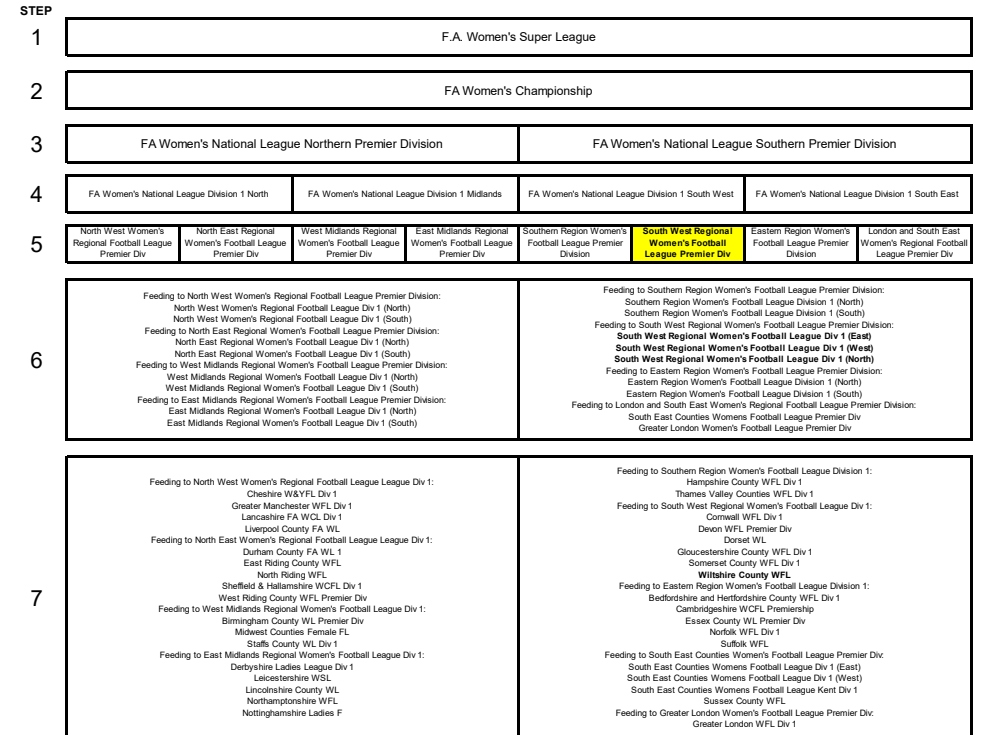

Wiltshire Clubs

- Step 4 Swindon Town FC
- Step 5 Royal Wootton Bassett Town
- Step 6 Laverstock & Ford, Swindon Spitfires, Swindon Supermarine, Swindon Town Dev, Trowbridge Town
- Step 7 FC Calne, Highworth Town, Melksham Town, Salisbury, Swindon Supermarine, Marlborough Town, Trowbridge Wanderers, Warminster Sky Blues

Wiltshire County Women's Cup Season 2019-20			
First Round - 15 September 2019			
FC Chippenham	2 - 0	Trowbridge Town	
Royal W. Bassett Town	4 - 0	Laverstock & Ford	
Trowbridge Wanderers	1 - 3	Salisbury FC	
Quarter Finals - 17 November 2019			
Marlborough	0 - 6	FC Chippenham	
Royal W. Bassett Town	13 - 0	Melksham Town	
Swindon Spitfires	3 - 2	Swindon Supermarine	
Swindon Town	16 - 0	Salisbury	
Semi Finals - 19 January 2020			
FC Chippenham	v	Swindon Town	
Swindon Spitfires	v	Royal W. Bassett Town	
Final - 29th March 2020