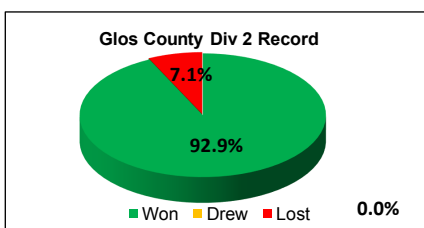

Today's Opponents

The Women's Football Pyramid

Chipping Sodbury Town Ladies FC Historical Record in Recent Seasons

Season	League & Division	Pld	Won	Drew	Lost	For	Agst	Pts	Position	Top Scorer
2016/17	Gloucester County Div 2	14	13	0	1	71	7	39	2 out of 8	Rosanna Blacker 22
2017/18	Gloucester County Div 1	14	7	2	5	34	25	23	4 out of 8	Zoe Foster 9
2018/19	Gloucester County Div 1	16	10	3	3	47	27	33	3 out of 9	Not known
2019/20	S. West Womens - D1 Nth								out of 10	
Totals		44	30	5	9	152	59			
Won:Drew:Lost Ratio			68.2%	11.4%	20.5%					

Gloucester County League Div 2	14	13	0	1	71	7	Won:Drew:Lost Ratio	92.9%	0.0%	7.1%
Gloucester County League Div 1	30	17	5	8	81	52	Won:Drew:Lost Ratio	56.7%	16.7%	26.7%
South West Womens Div 1 North										

First Ever FA Cup Game for RWBT FC Ladies

Ladies Fade Late After Causing a Cup Scare

Sunday 30 Sep 2012 - Wootton Bassett Town 2 Southampton 6

Despite the final score reading 6-2 in favour of Southampton Women's FC, Wootton Bassett Town Ladies can be proud of their FA Women's Cup debut after frustrating their heavily favoured opponents for a large portion of the match. It was only in the final half hour that the visitors were able to clinch the match and seal progress to the Second Qualifying round. Bassett, playing a side three divisions above them, were able to match Southampton for long periods. Defending bravely, this allowed goals from April Polden and Katy Edwards to ensure the teams were locked at 2-2. But with the home side's legs tiring, the Hampshire outfit were able to demonstrate their added class and added four goals without reply in the closing stages. Despite falling at the first hurdle, it was a satisfying day for Bassett and their players. Their great play over the previous three seasons – with three consecutive runners-up finishes – has taken them to the top division of the Gloucestershire County League and enabled them to feature in a national competition. If that progress continues, it hopefully won't be too many seasons before the team are claiming an historic first win and a cup run to savour.