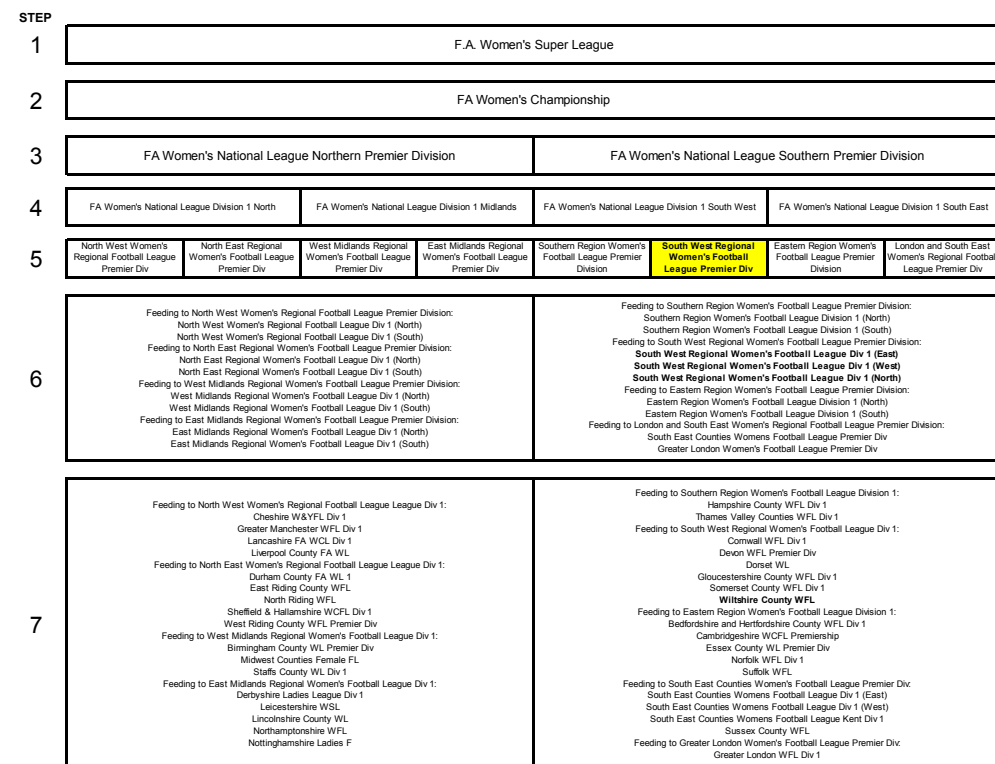

Wiltshire Clubs

- Step 4 Swindon Town FC
- Step 5 Royal Wootton Bassett Town
- Step 6 Laverstock & Ford, Swindon Spitfires, Swindon Supermarine, Swindon Town Dev, Trowbridge Town
- Step 7 Melksham Town, Salisbury, Swindon Supermarine Super, Marlborough Town, Trowbridge, Warminster Sky Blues, Wanderers, Market Lavington & Easterton Utd