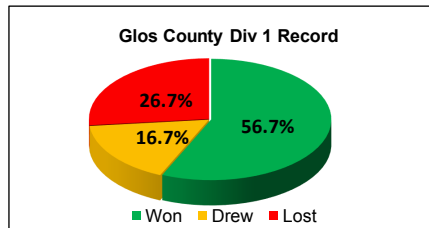

Today's Opponents

The Women's Football Pyramid

Chipping Sodbury Town Ladies FC Historical Record in Recent Seasons

Season	League & Division	Pld	Won	Drew	Lost	For	Agst	Pts	Position	Top Scorer
2016/17	Gloucester County Div 2	14	13	0	1	71	7	39	2 out of 8	Rosanna Blacker 22
2017/18	Gloucester County Div 1	14	7	2	5	34	25	23	4 out of 8	Zoe Foster 9
2018/19	Gloucester County Div 1	16	10	3	3	47	27	33	3 out of 9	Not known
2019/20	S. West Womens - D1 Nth								out of 10	
Totals		44	30	5	9	152	59			
Won:Drew:Lost Ratio			68.2%	11.4%	20.5%					

Gloucester County League Div 2	14	13	0	1	71	7	Won:Drew:Lost Ratio	92.9%	0.0%	7.1%
Gloucester County League Div 1	30	17	5	8	81	52	Won:Drew:Lost Ratio	56.7%	16.7%	26.7%
South West Womens Div 1 North										

First Ever FA Cup Game for RWBT FC Ladies

Ladies Fade Late After Causing a Cup Scare

Sunday 30 Sep 2012 - Wootton Bassett Town 2 Southampton 6

Despite the final score reading 6-2 in favour of Southampton Women's FC, Wootton Bassett Town Ladies can be proud of their FA Women's Cup debut after frustrating their heavily favoured opponents for a large portion of the match. It was only in the final half hour that the visitors were able to clinch the match and seal progress to the Second Qualifying round. Bassett, playing a side three divisions above them, were able to match Southampton for long periods. Defending bravely, this allowed goals from April Polden and Katy Edwards to ensure the teams were locked at 2-2. But with the home side's legs tiring, the Hampshire outfit were able to demonstrate their added class and added four goals without reply in the closing stages. Despite falling at the first hurdle, it was a satisfying day for Bassett and their players. Their great play over the previous three seasons – with three consecutive runners-up finishes – has taken them to the top division of the Gloucestershire County League and enabled them to feature in a national competition. If that progress continues, it hopefully won't be too many seasons before the team are claiming an historic first win and a cup run to savour.